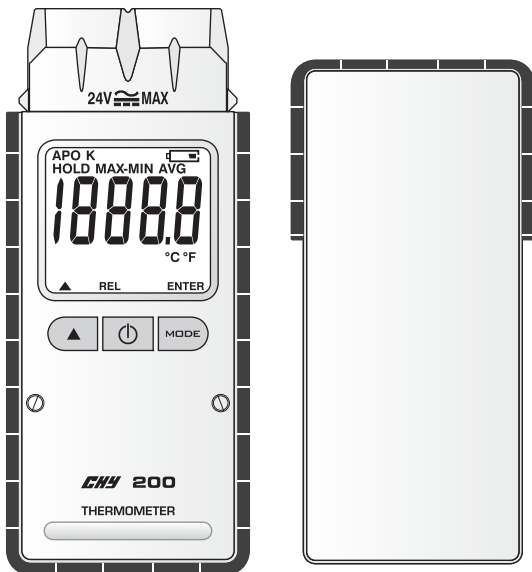

# K-type Thermometer

### FEATURES

K-type thermocouple single input.  
MAX/MIN/AVG/REL and HOLD functions.  
Fast temperature thermal response.  
Auto-Power off.  
Backlight function.  
Thermocouple offset adjust.  
Protective cap for safe storage.  
Attached with carrying strap.

#### Dimensions:

24.7mm(T) x 50.9mm(W) x 132.9mm(H).