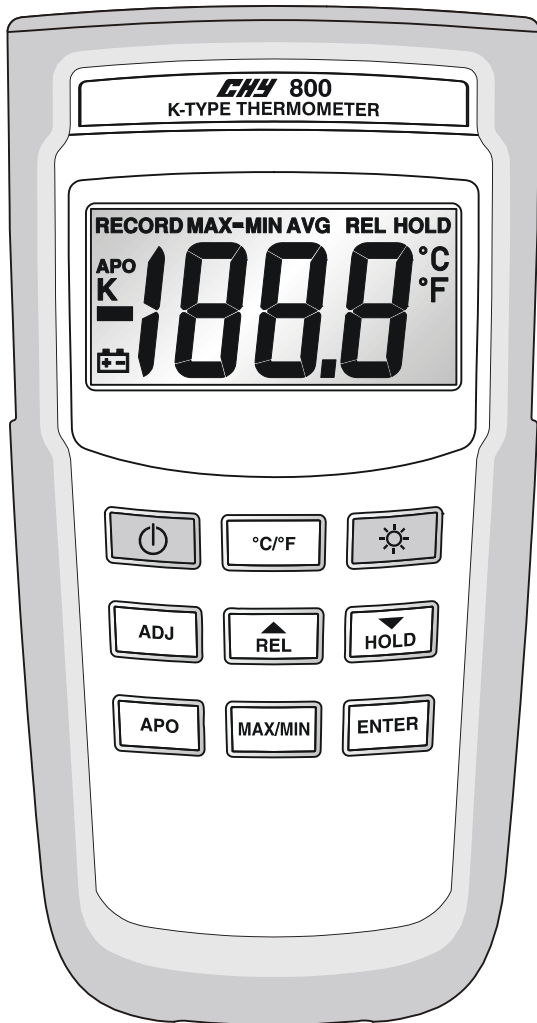

K-TYPE SINGLE CHANNEL THERMOMETER MODEL: 800

FEATURES:

- Highly accurate thermometer with 0.1% basic accuracy.
- Large display for easy to read.
- Thermocouple offset adjust.
- Robust protective Holster.
- Auto-Power Off.
- Display back-light.
- MIN/MAX/AVG/REL/HOLD functions.
- Wide measuring ranges suit for versatile applications.

GENERAL SPECIFICATIONS

- Display: 3½ digit liquid crystal display (LCD) with a maximum reading of 1999.
- Polarity: Automatic, positive implied, negative polarity indication.
- Low battery indication: The "E" is displayed when the battery voltage drops below the operating level.
- Measurement rate: 2.5 times/second.
- Operating environment: 0°C to 50°C at <70% R.H.
- Storage temperature: -20°C to 60°C, 0 to 80% R.H. with battery removed from meter.
- Accuracy: Stated accuracy at 23°C±5°C, <75% R.H.
- Battery: 1.5Vx4pcs AAA size.
- Dimensions: 160mm(H) x 83mm(W) x 38mm(D).
- Weight: approx. 235g including batteries.

TEMPERATURE RANGE:

Range: -200°C to 1372°C, -328°F to 1999°F

Accuracy:

±(0.1% rdg+1°C) on -60°C to 1372°C

±(0.1% rdg+2°C) on -60°C to -200°C

±(0.1% rdg+2°F) on -76°F to 1999°F

±(0.1% rdg+4°F) on -76°F to -328°F