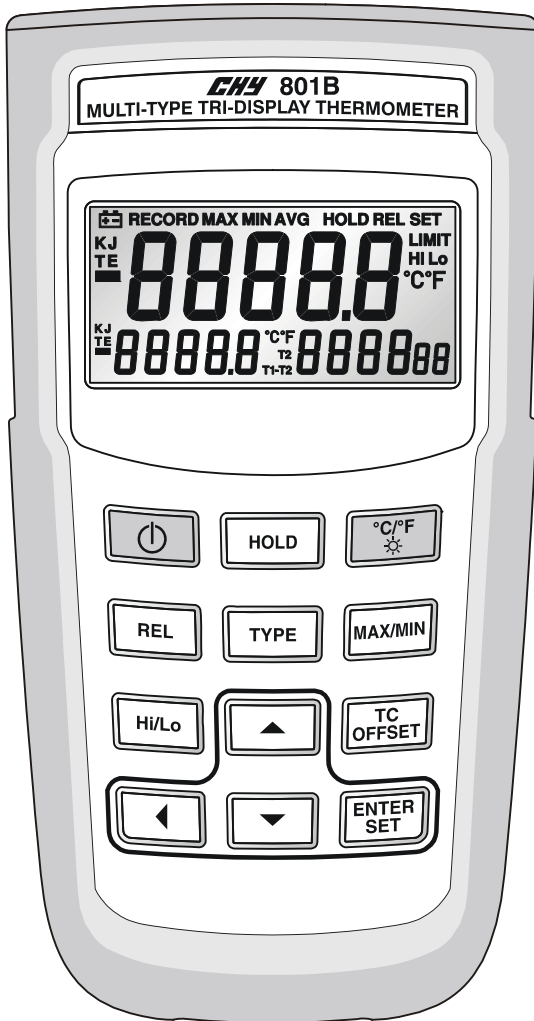

MULTI-TYPE TRI-DISPLAY THERMOMETER

MODEL: 801B

FEATURES:

Highly accurate thermometer with 0.1% basic accuracy.
 Three display for easy observations.
 Thermocouple offset Adjust.
 Four types K/J/T/E for common use.
 Robust protective Holster.
 Auto-Power Off and Backlight functions.
 MIN/MAX/AVG/REL/HOLD/ functions.

SPECIFICATIONS:

Low battery indication: The "⚡" is displayed when the battery voltage drops below the operating level.
 Measurement rate: 2.5 times/second.
 Operating environment: 0°C to 50°C at <70% R.H.
 Storage temperature: -20°C to 60°C, 0 to 80% R.H. with battery removed from meter.
 Accuracy: Stated accuracy at 23°C±5°C, <75% R.H.
 Battery: 1.5Vx4pcs AAA size.
 Dimensions: 160mm(H) x 83mm(W) x 40mm(D).
 Weight: approx. 265g including batteries.

TEMPERATURE

| Thermocouple | Range |
|---------------|------------------------------------|
| K-TYPE(0.1°C) | -200°C to 1372°C, -328°F to 2501°F |
| J-TYPE(0.1°C) | -210°C to 1050°C, -346°F to 1922°F |
| T-TYPE(0.1°C) | -200°C to 400°C, -328°F to 752°F |
| E-TYPE(0.1°C) | -220°C to 790°C, -364°F to 1454°F |