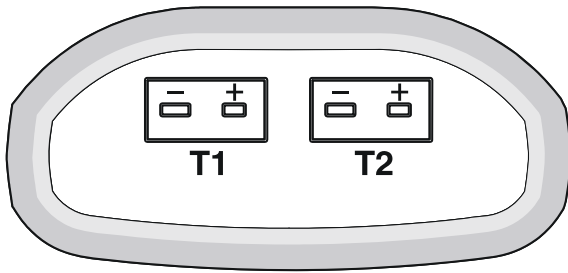

MULTI-TYPE TRI-DISPLAY THERMOMETER

MODEL: 801B

FEATURES:

Highly accurate thermometer with 0.1% basic accuracy.
 Three display for easy observations.
 Thermocouple offset Adjust.
 Four types K/J/T/E for common use.
 Robust protective Holster.
 Auto-Power Off and Backlight functions.
 MIN/MAX/AVG/REL/HOLD/ functions.

SPECIFICATIONS:

Low battery indication: The "⚡" is displayed when the battery voltage drops below the operating level.
 Measurement rate: 2.5 times/second.
 Operating environment: 0°C to 50°C at <70% R.H.
 Storage temperature: -20°C to 60°C, 0 to 80% R.H. with battery removed from meter.
 Accuracy: Stated accuracy at 23°C±5°C, <75% R.H.
 Battery: 1.5Vx4pcs AAA size.
 Dimensions: 160mm(H) x 83mm(W) x 40mm(D).
 Weight: approx. 265g including batteries.